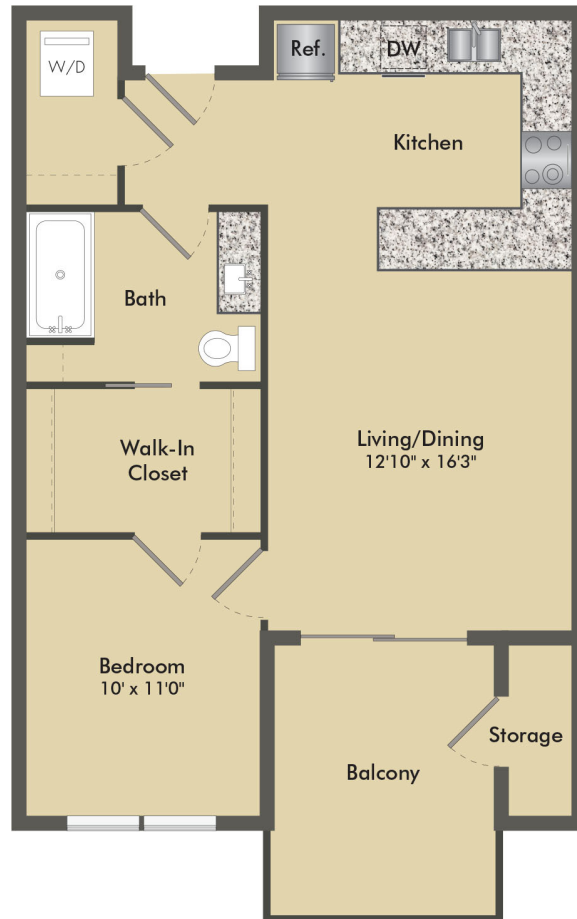

A2

1 BED / 1 BATH

661

SQ. FT.

THE PECAN
DISTRICT

1809 Social Drive | Pflugerville, TX 78660

presidiumpecandistrict.com

**Floor plans are artist's rendering. All dimensions are approximate. Actual product and specifications may vary in dimension or detail. Not all features are available in every apartment. Prices and availability are subject to change. Please see a representative for details.*